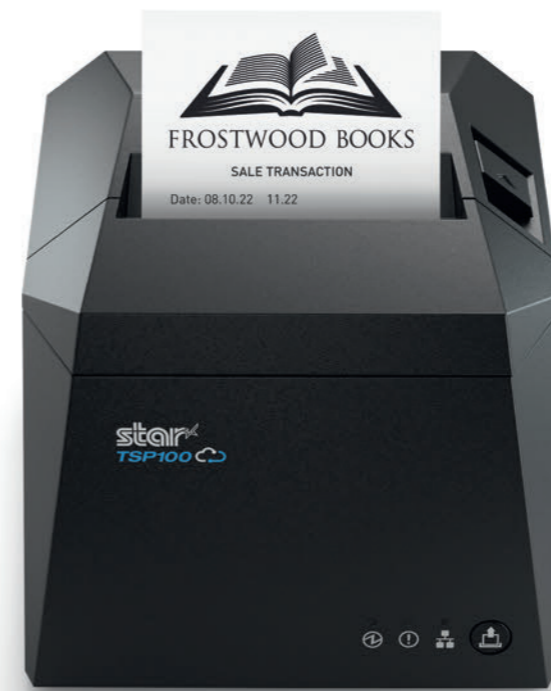

TSP100 Series

The TSP100 Series is renowned for setting new standards for both traditional and Tablet POS, due to its combination of market-leading features.

Key applications

- Traditional or Tablet POS
- Retail
  Receipts, coupons
- Hospitality
  Receipts, kitchen orders

- Economical thermal receipt printer range with unique software features
- ALL setup accessories in the box: wall mount kit, 58mm paper guide, interface & power cable with plug & switch cover
- Access to Star Cloud Services
- 4 Year warranty including head & cutter
- Internal power supply with cable
- Dark grey and ultra white models with matching cash drawers
- Thin paper capable (0.053mm)
- Energy Star compliant

TSP143IIIU+

200mm/sec. USB Receipt Printer

Combining Star quality and reliability at an affordable price, the TSP143IIIU+ USB printer offers fast thermal receipt printing, *futurePRNT* technology and all the features you need for traditional, fixed POS for retail and hospitality.

TSP143IIIU

250mm/sec. USB Receipt Printer

A fast traditional USB printer with unique *futurePRNT* setup, marketing and paper saving software (receipt reduction and on demand receipt popup) as well as being the first POS printer to print from, and charge, an iPad or iPhone directly from USB via the device Lightning to USB cable. Zero setup costs – literally plug-in & print with only 1 mains cable needed.

TSP143III LAN

250mm/sec. LAN/Ethernet Receipt Printer